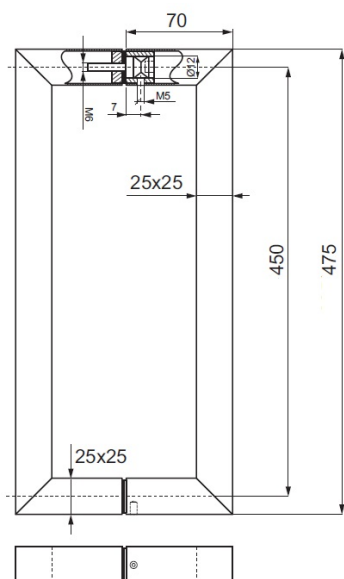

PRODUCT SHEET

Description:

Door Handle "Tajo" SS304 Brushed, 25x25x475mm, cc 450mm, 8-12mm Glass Thickness, Bore: \varnothing 12mm

Item number:

17.87.062-0

Units	Box	Carton	HS Code	Barcode
Pair	1	10	8302415000	 5704866485357